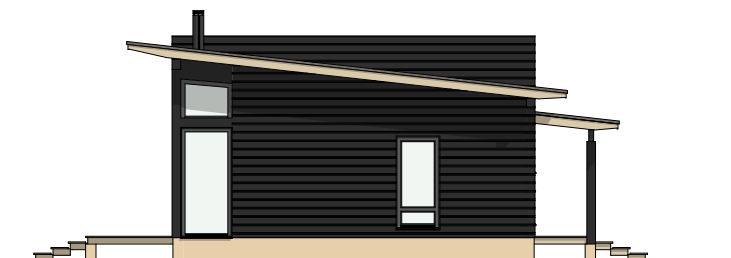

PELLINKI 125 ROOFDECK

Gross floor area: 1343 sq ft
Net floor area: 1210 sq ft

PELLINKI 125 ROOFDECK

Gross floor area: 1343 sq ft
Net floor area: 1210 sq ft

PELLINKI 125 ROOFDECK

Gross floor area: 1343 sq ft
Net floor area: 1210 sq ft