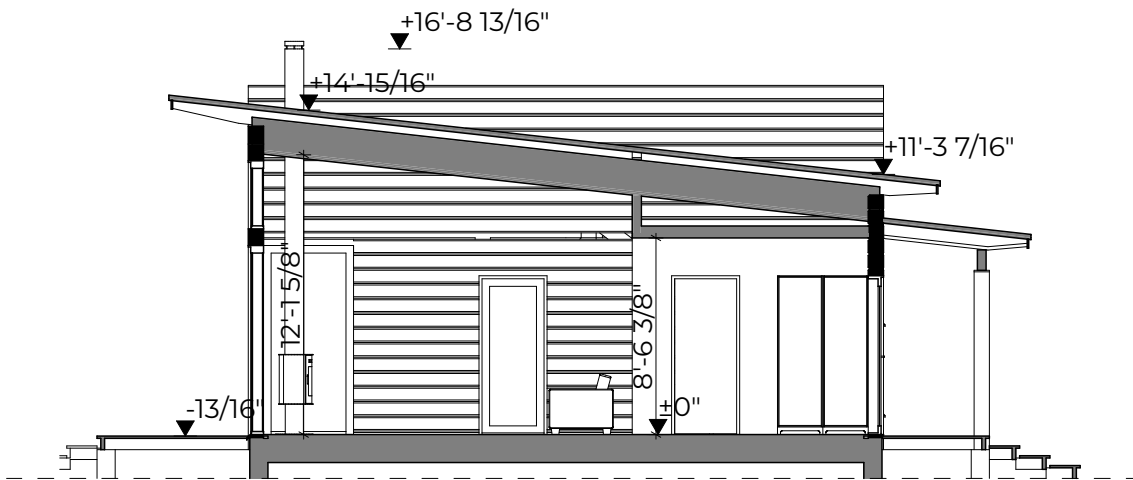

PELLINKI 125 ROOFDECK

Gross floor area: 1343 sq ft
Net floor area: 1210 sq ft

PELLINKI 125 ROOFDECK

Gross floor area: 1343 sq ft
Net floor area: 1210 sq ft

PELLINKI 125 ROOFDECK

Gross floor area: 1343 sq ft
Net floor area: 1210 sq ft