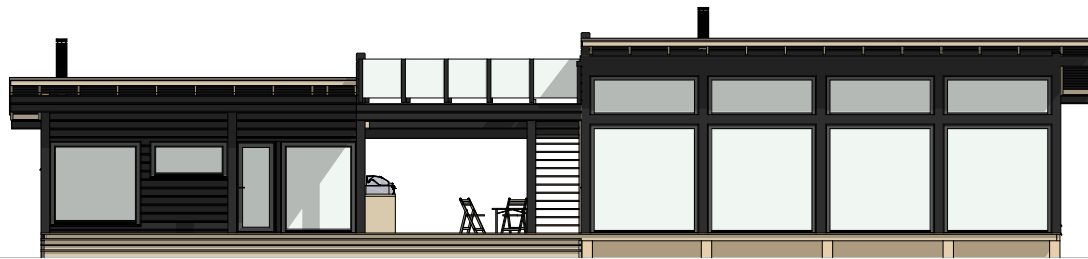

PELLINKI 125 ROOFDECK

Gross floor area: 1343 sq ft
Net floor area: 1210 sq ft

PELLINKI 125 ROOFDECK

Gross floor area: 1343 sq ft
Net floor area: 1210 sq ft

PELLINKI 125 ROOFDECK

Gross floor area: 1343 sq ft
Net floor area: 1210 sq ft