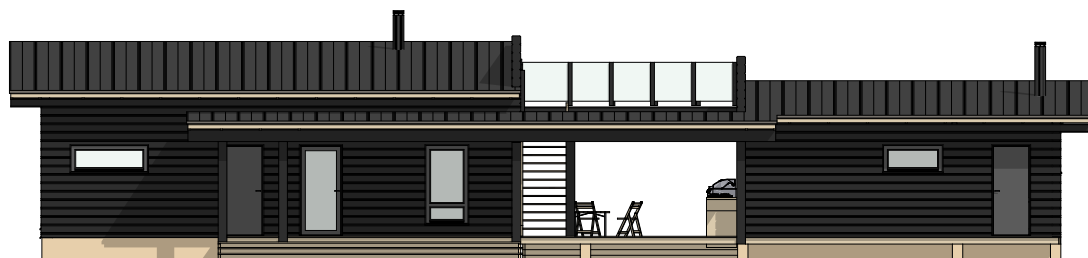

PELLINKI 125 ROOFDECK

Gross floor area: 1343 sq ft
Net floor area: 1210 sq ft

PELLINKI 125 ROOFDECK

Gross floor area: 1343 sq ft
Net floor area: 1210 sq ft

PELLINKI 125 ROOFDECK

Gross floor area: 1343 sq ft
Net floor area: 1210 sq ft