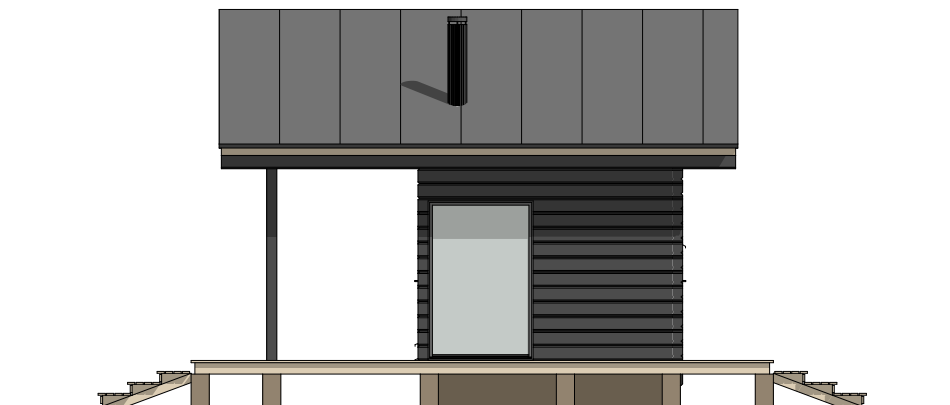

HANKO 25

Gross floor area: 271 ft²
Net floor area: 261 ft²

Gross floor area:

271 ft²

Net floor area:

261 ft²

Gross floor area:

271 ft²

Net floor area:

261 ft²

Gross floor area: 271 ft²
Net floor area: 261 ft²