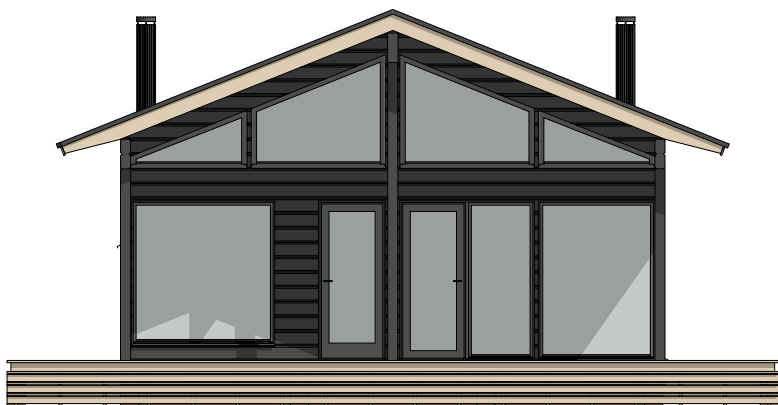

Gross floor area:

271 ft²

Net floor area:

261 ft²