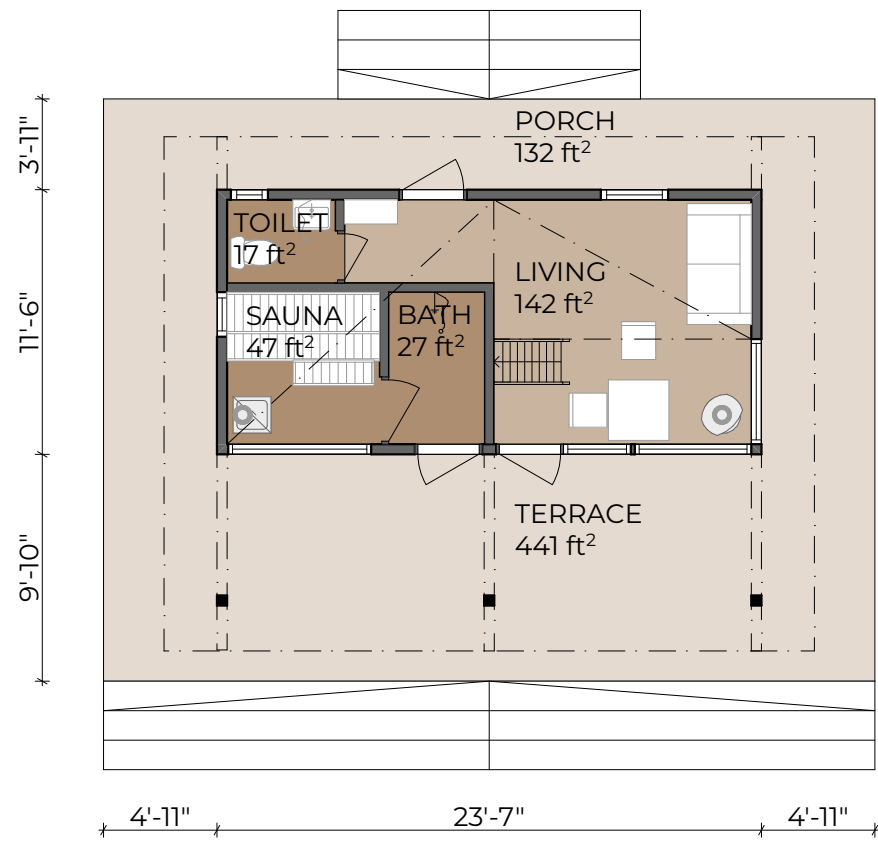

HANKO 25

Gross floor area: 271 ft²
Net floor area: 261 ft²

Gross floor area:

271 ft²

Net floor area:

261 ft²

Gross floor area:

271 ft²

Net floor area:

261 ft²

Gross floor area: 271 ft²
Net floor area: 261 ft²