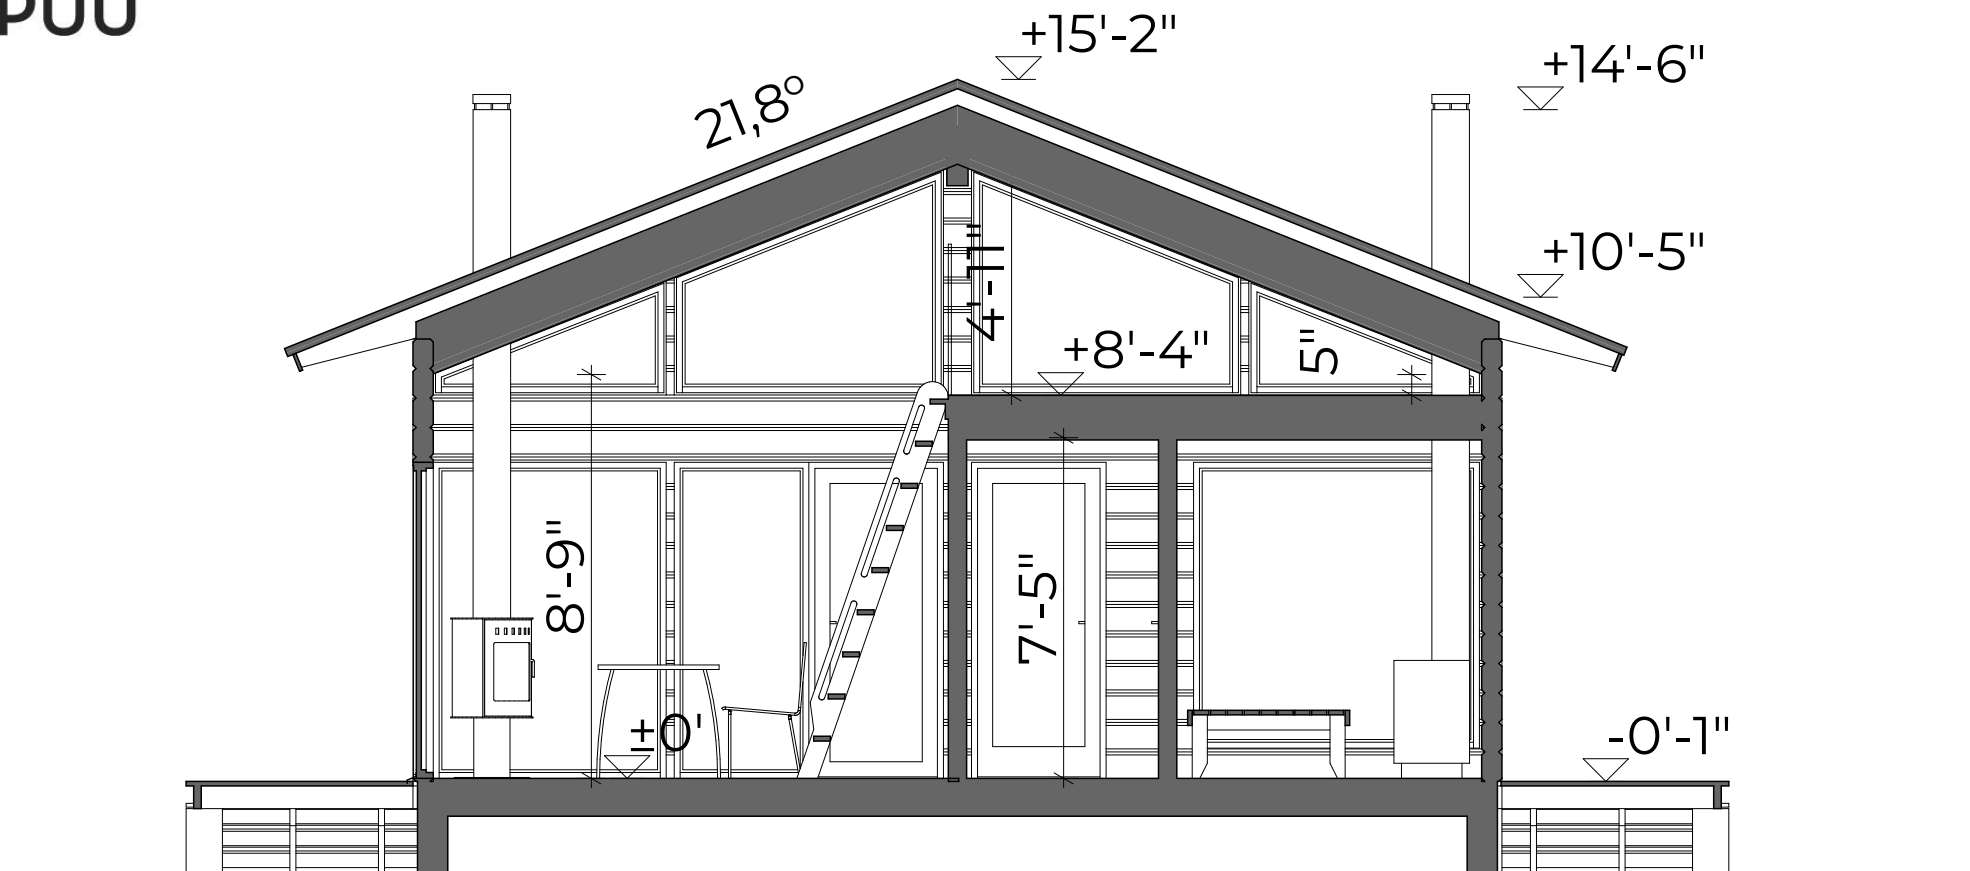

HANKO 25

Gross floor area: 271 ft²
Net floor area: 261 ft²

Gross floor area:

271 ft²

Net floor area:

261 ft²

Gross floor area:

271 ft²

Net floor area:

261 ft²

Gross floor area: 271 ft²
Net floor area: 261 ft²