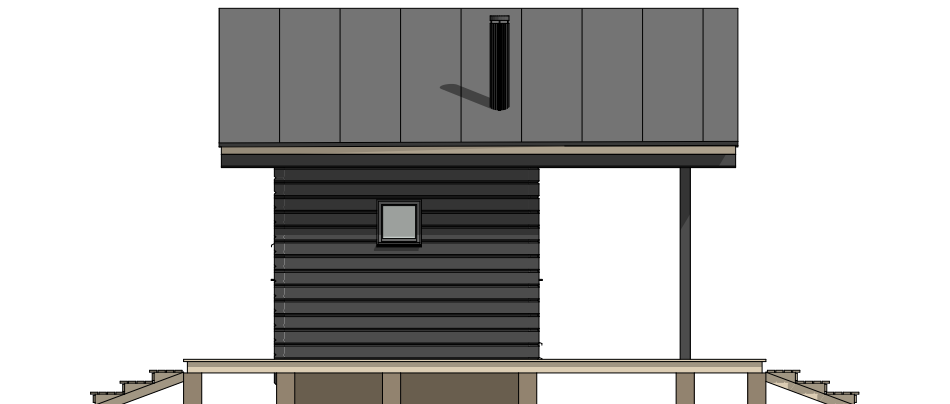

HANKO 25

Gross floor area: 271 ft²
Net floor area: 261 ft²

Gross floor area:

271 ft²

Net floor area:

261 ft²

Gross floor area:

271 ft²

Net floor area:

261 ft²

Gross floor area: 271 ft²
Net floor area: 261 ft²