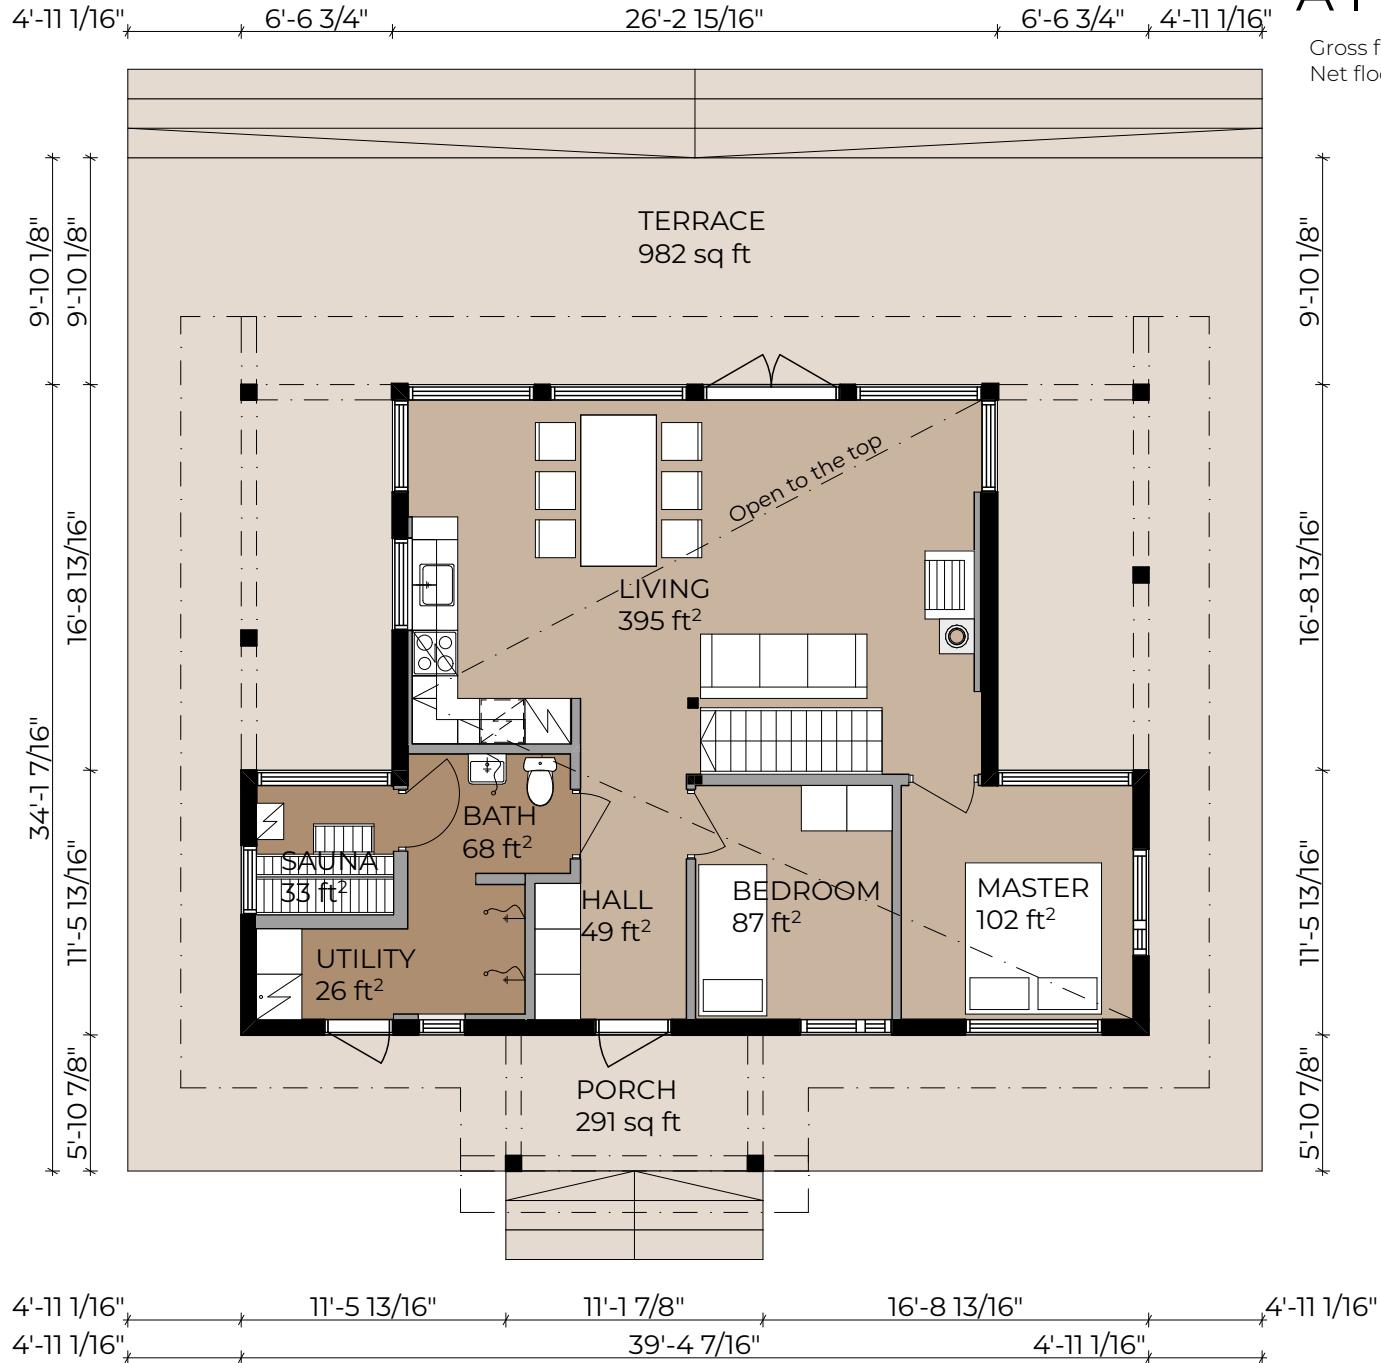

# AIRISTO 93

Gross floor area: 891 + 108 ft<sup>2</sup>  
 Net floor area: 803 + 102 ft<sup>2</sup>

# AIRISTO 93

Gross floor area: 891 + 108 ft<sup>2</sup>  
Net floor area: 803 + 102 ft<sup>2</sup>

Gross floor area: 891 + 108 ft<sup>2</sup>  
Net floor area: 803 + 102 ft<sup>2</sup>

Gross floor area: 891 + 108 ft<sup>2</sup>  
Net floor area: 803 + 102 ft<sup>2</sup>