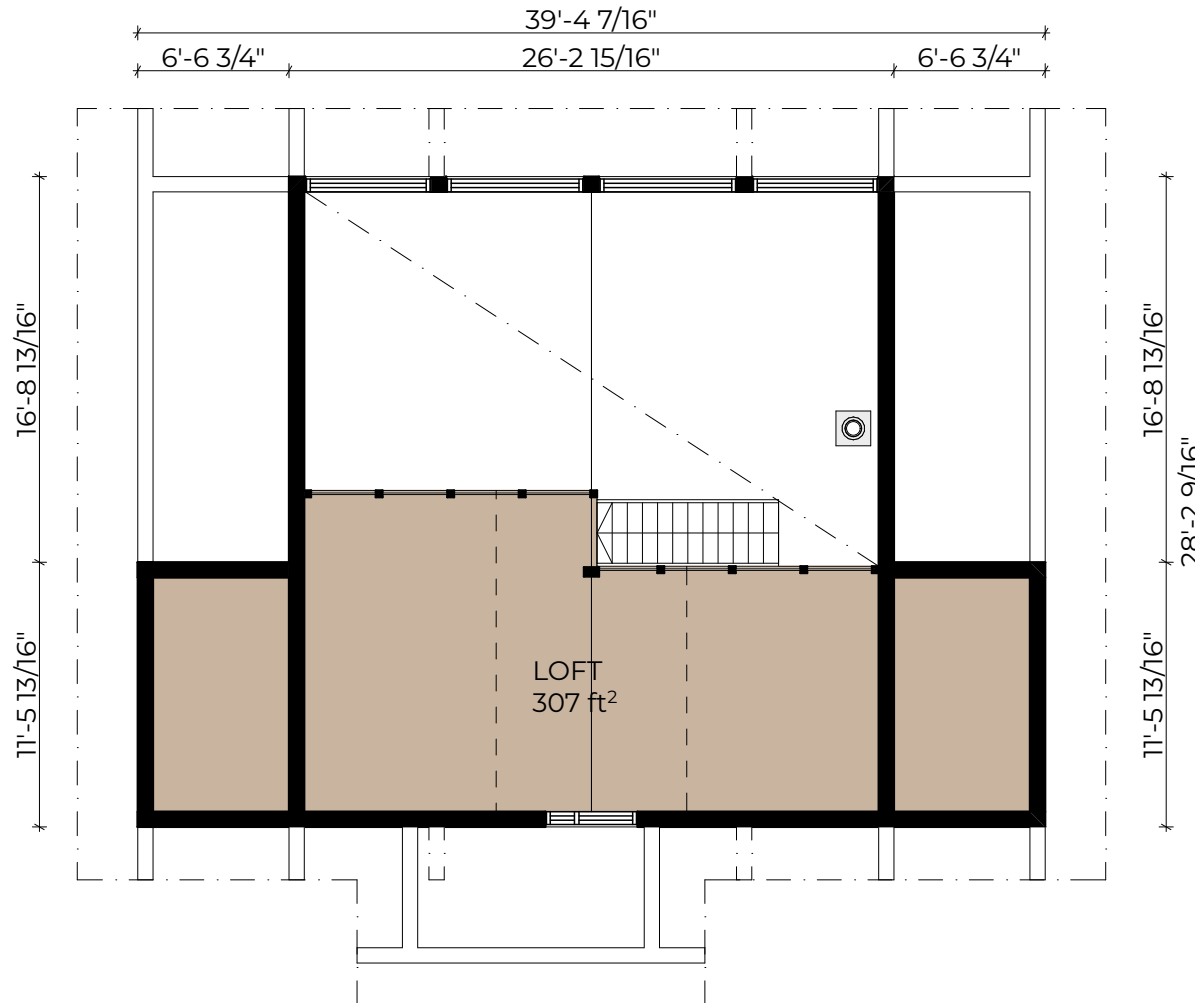

# AIRISTO 93

Gross floor area: 891 + 108 ft<sup>2</sup>  
 Net floor area: 803 + 102 ft<sup>2</sup>

# AIRISTO 93

Gross floor area: 891 + 108 ft<sup>2</sup>  
Net floor area: 803 + 102 ft<sup>2</sup>

Gross floor area: 891 + 108 ft<sup>2</sup>  
Net floor area: 803 + 102 ft<sup>2</sup>

Gross floor area: 891 + 108 ft<sup>2</sup>  
Net floor area: 803 + 102 ft<sup>2</sup>