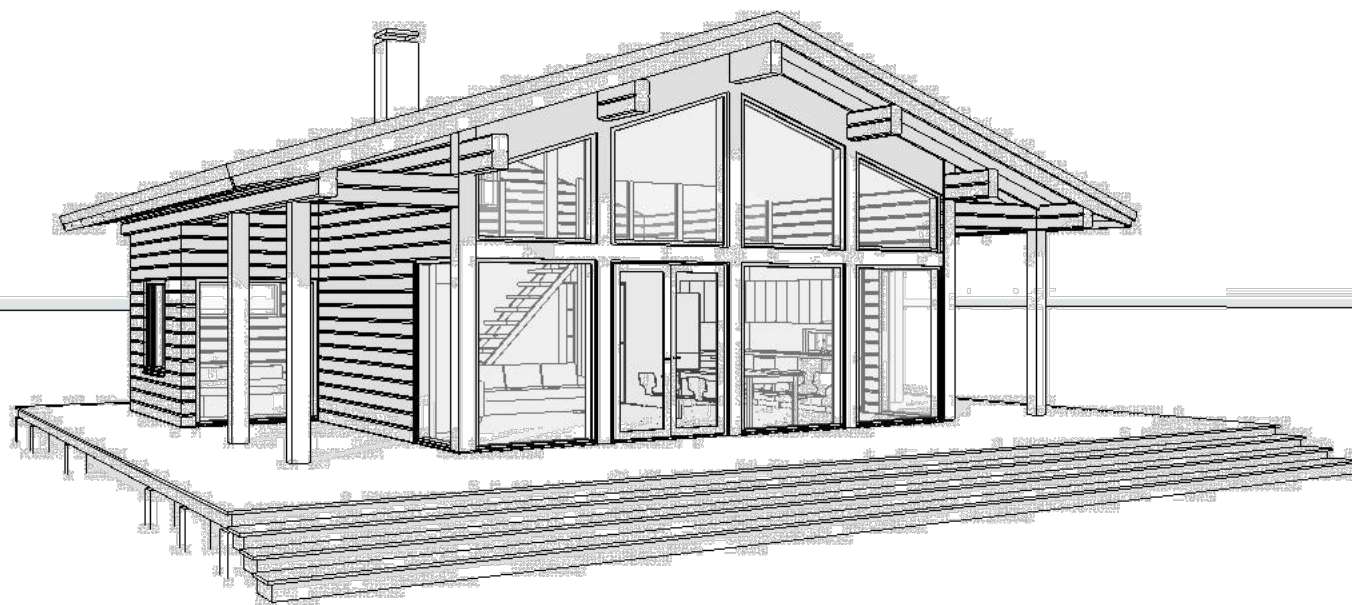

# AIRISTO 93

Gross floor area: 891 + 108 ft<sup>2</sup>  
 Net floor area: 803 + 102 ft<sup>2</sup>