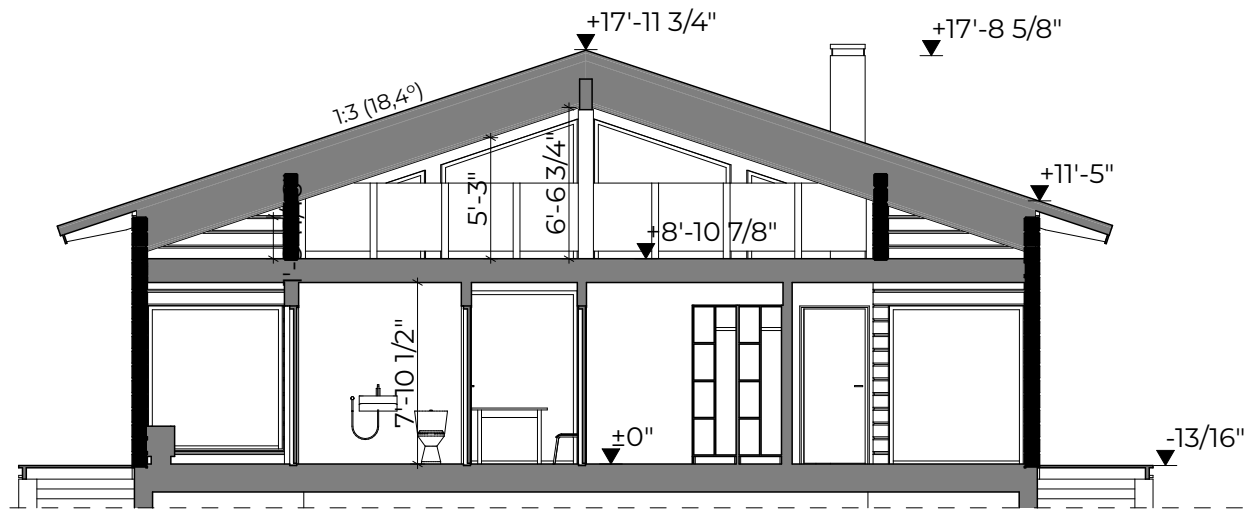

# AIRISTO 93

Gross floor area: 891 + 108 ft<sup>2</sup>  
 Net floor area: 803 + 102 ft<sup>2</sup>

# AIRISTO 93

Gross floor area: 891 + 108 ft<sup>2</sup>  
Net floor area: 803 + 102 ft<sup>2</sup>

Gross floor area: 891 + 108 ft<sup>2</sup>  
Net floor area: 803 + 102 ft<sup>2</sup>

Gross floor area: 891 + 108 ft<sup>2</sup>  
Net floor area: 803 + 102 ft<sup>2</sup>